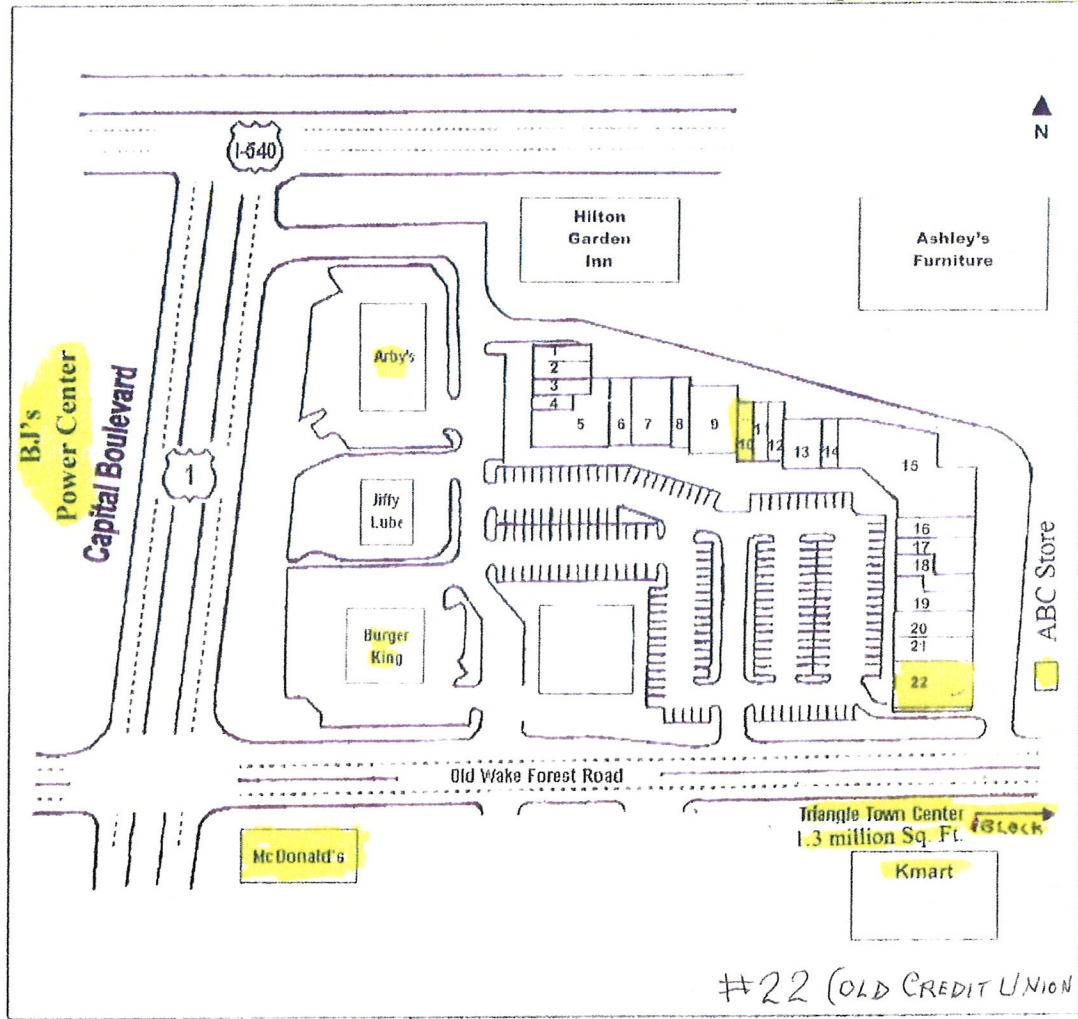

Plantation Square Shopping Center

"A neighborhood center in the heart of a shopping mecca"

Raleigh, North Carolina

Tenant Listing

- | | |
|--|---|
| 1 Available - 1,800 sf (30' w x 60' d) | 12 Bella Cabinetry |
| 2 State Farm Insurance | 13 Martini Printing/Purple Elephant |
| 3 Subway | 14 Nail Stop |
| 4 Available - 840 sf | 15 Carolina Sew-N-Vac |
| 5 Pam's Daycare | 16 Peebles Insurance |
| 6 Fu Kee Express | 17 Lazy Daisy (Frame & Stitch) |
| 7 Panopolie Beads & Paper | 18 Vistar Medical Clinic |
| 8 La Espiga Bakery | 19 DeSalon & Spa |
| 9 Dr. Reintgen, DDS (Family Dentistry) | 20 Treasure Isle Jewelers |
| 10 U.S. Post Office | 21 Liberty Tax Service |
| 11 Steve's Hot Dogs | 22 Available - 4,800 sf (60' w x 80' d) |

Formerly State Employees Credit Union
 (HAD 2 CASH WINDOWS @ FRONT DOOR)

New State Employees Credit Union
 Over 10,000 sq. ft.; 5 drive-in Windows

WALMART
 OPEN
 1 BLOCK

TARGET
 Power Center
 2 BLOCKS

#22 (OLD CREDIT UNION SPACE)